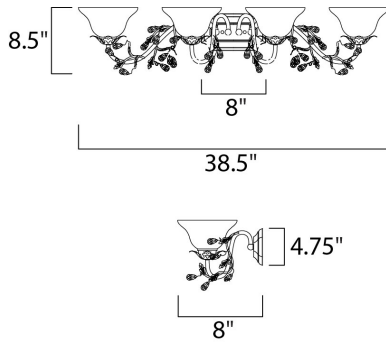

MEASUREMENTS

DIMENSION : 38.5" W x 8.5" H x 9" Ext
 BACK PLATE : 8" W x 4.75" H x 4.3" HCO
 HANGING WEIGHT : 7.72 lb

LAMPING

INPUT VOLTAGE : 120V
 BULB : 4 x 60W Incandescent E26 Medium , 240W Total
 BULB INCLUDED : (Not Included)
 DIMMABLE : Yes